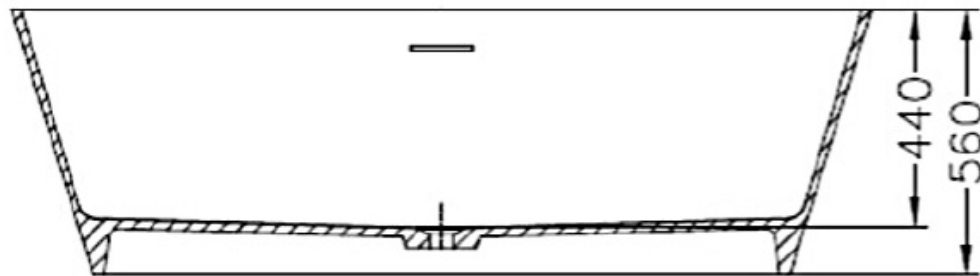

° Siphon and connection under the bathtub possibly, distance 7 cm

KÄSCH
EXKLUSIVE SANITÄROBJEKTE

Model: **CUDDLY**

Size: 1700 x 800 x 560

Material: Stone Composite
All dimensions in mm