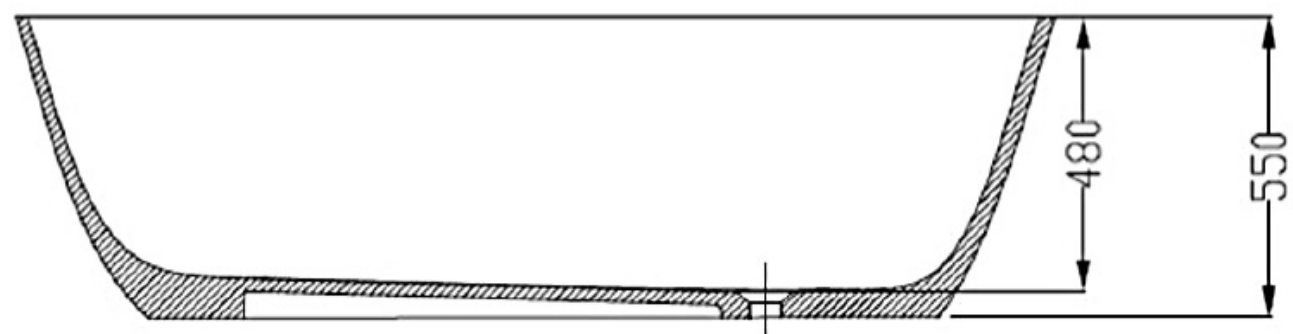

° Note: Plan siphon and connection in the ground! Distance 0 cm!

KÄSCH
EXKLUSIVE SANITÄROBJEKTE

Model: *EGOIST*

Size: 1700 x 770 x 550

Material: Stone Composite
All dimensions in mm